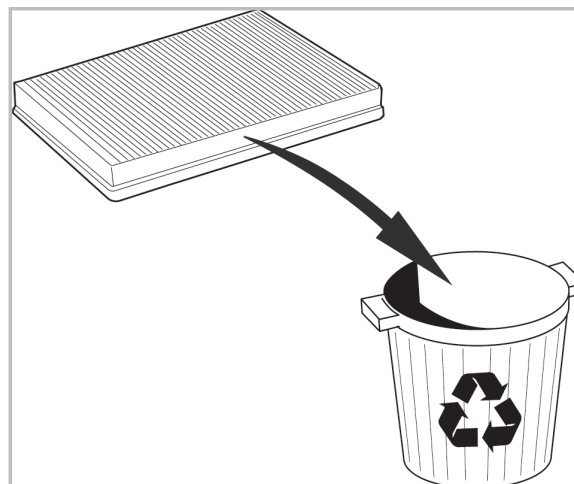

COMFORT

particle filter

715817

FH 935

PA

WANT TO KNOW MORE?

www.valeo-techassist.com

FOR
CITROËN
PEUGEOT

C-ELYSEE (01/13 >)
301 (01/13 >)

Valeo Service - Société par Actions simplifiée - Capital de 12 900 000€ - 70, rue Playel, 93285 Saint-Denis Cedex - France - B 306 486 408 RCS Bobigny