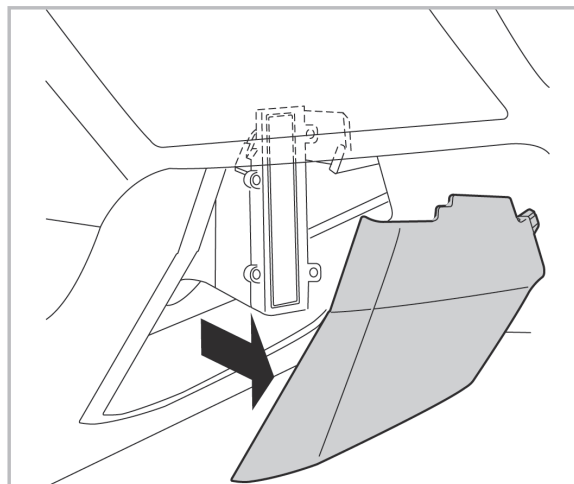

COMFORT

particle filter

715817

FH 935

PA

WANT TO KNOW MORE?

www.valeo-techassist.com

FOR
CITROËN
PEUGEOT

C-ELYSEE (01/13 >)
301 (01/13 >)

Valeo Service - Société par Actions simplifiée - Capital de 12 900 000€ - 70, rue Playel, 93285 Saint-Denis Cedex - France - B 306 486 408 RCS Bobigny