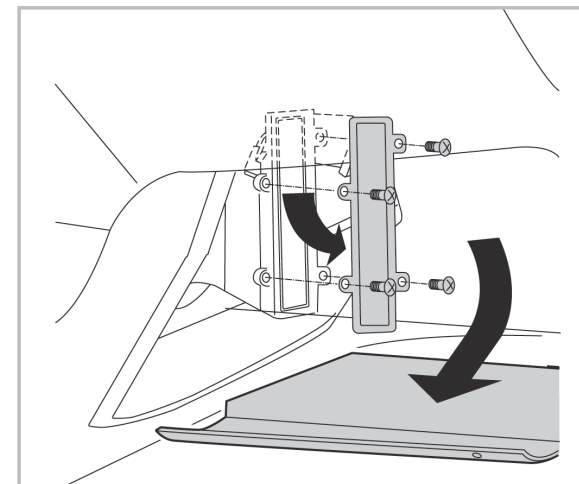

COMFORT

particle filter

715817

FH 935

PA

WANT TO KNOW MORE?

www.valeo-techassist.com

FOR
CITROËN
PEUGEOT

C-ELYSEE (01/13 >)
301 (01/13 >)

Valeo Service - Société par Actions simplifiée - Capital de 12 900 000€ - 70, rue Playel, 93285 Saint-Denis Cedex - France - B 306 486 408 RCS Bobigny