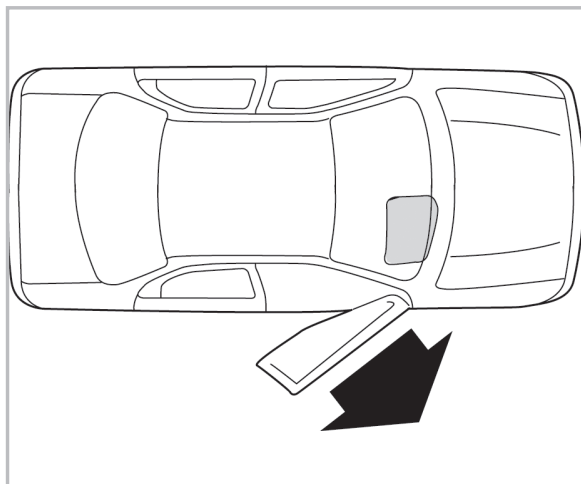

COMFORT

particle filter

715817

FH 935

PA

WANT TO KNOW MORE?

www.valeo-techassist.com

FOR
CITROËN
PEUGEOT

C-ELYSEE (01/13 >)
301 (01/13 >)

Valeo Service - Société par Actions simplifiée - Capital de 12 900 000€ - 70, rue Playel, 93285 Saint-Denis Cedex - France - B 306 486 408 RCS Bobigny