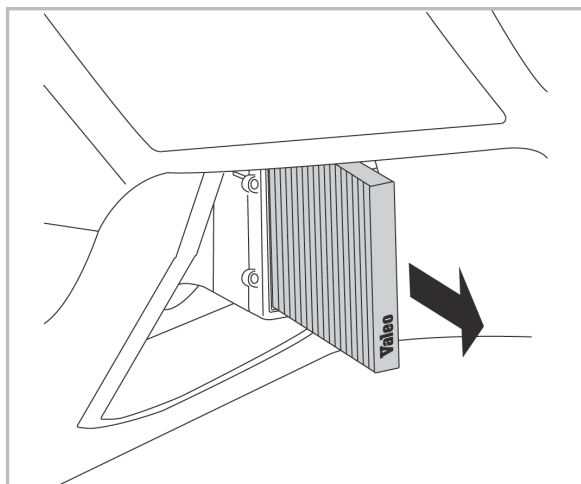

COMFORT

particle filter

715817

FH 935

PA

WANT TO KNOW MORE?

www.valeo-techassist.com

FOR
CITROËN
PEUGEOT

C-ELYSEE (01/13 >)
301 (01/13 >)

Valeo Service - Société par Actions simplifiée - Capital de 12 900 000€ - 70, rue Playel, 93285 Saint-Denis Cedex - France - B 306 486 408 RCS Bobigny